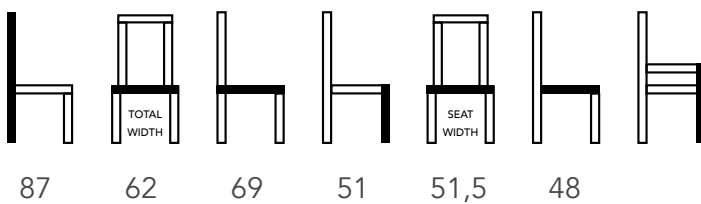

MATEN / MEASUREMENTS

EXTRA INFO

MATERIALS

Frame	Beech/oak wood
Zitting / Seat	Nosag springs, Polyether foam 80 - HR 30/110, 10- 18/130
Rug / Back	Karton 1200; Polyether foam 50 - HR 25/065

PACKING

Package	KARTON
Nr. of pcs	1
Size of package	93x62x76
Weight model	10 KG
Weight package	12,8 KG